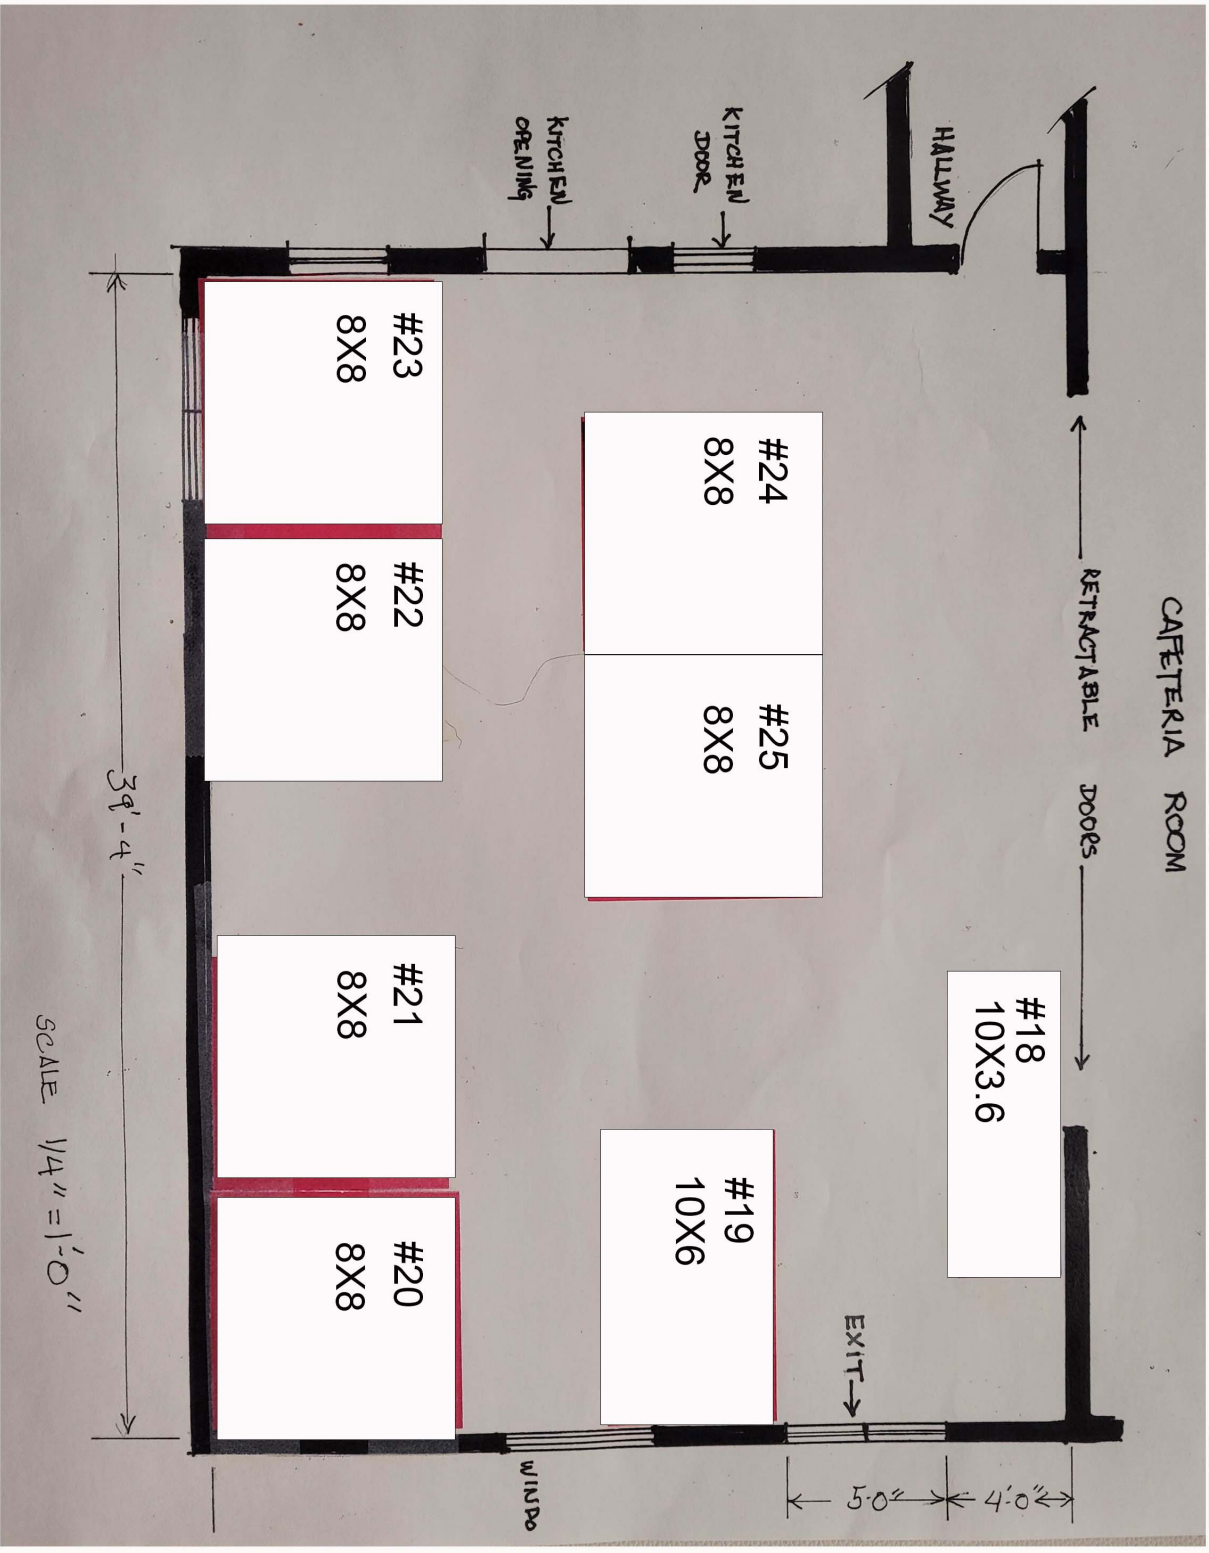

Main Hall

CAFETERIA ROOM

RETRACTABLE DOORS

HALLWAY

KITCHEN DOOR

KITCHEN OPENING

#18
10X3.6

#24
8X8

#25
8X8

#19
10X6

#23
8X8

#22
8X8

#21
8X8

#20
8X8

EXIT →

WINDOW

5'0" 4'0"

39'-4"

SCALE 1/4" = 1'-0"

BOARD ROOM